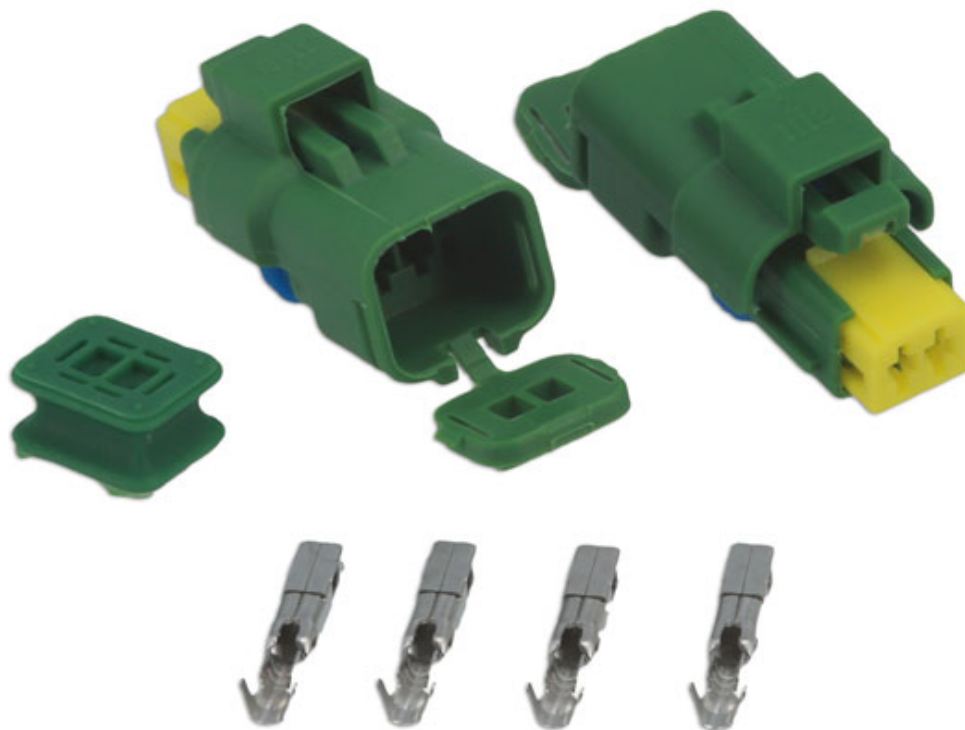

Peugeot Electrical Temperature Sensor Connector 6pc

Connector suits Citroen - Berlingo, C5, Xantia, Xsara and Xsara Picasso. Peugeot - 206, 306, 307, 406, 607, 806, Expert and Expert Tepee.

Additional Information

- Citroen and Peugeot coolant temperature sensor electric connector 6 piece.
- Equivalent to OEM 6541S9.
- Contains two 2 pin connectors.
- Comes complete with 4 terminals (37585).
- Replacement connector from Part No. 37617.